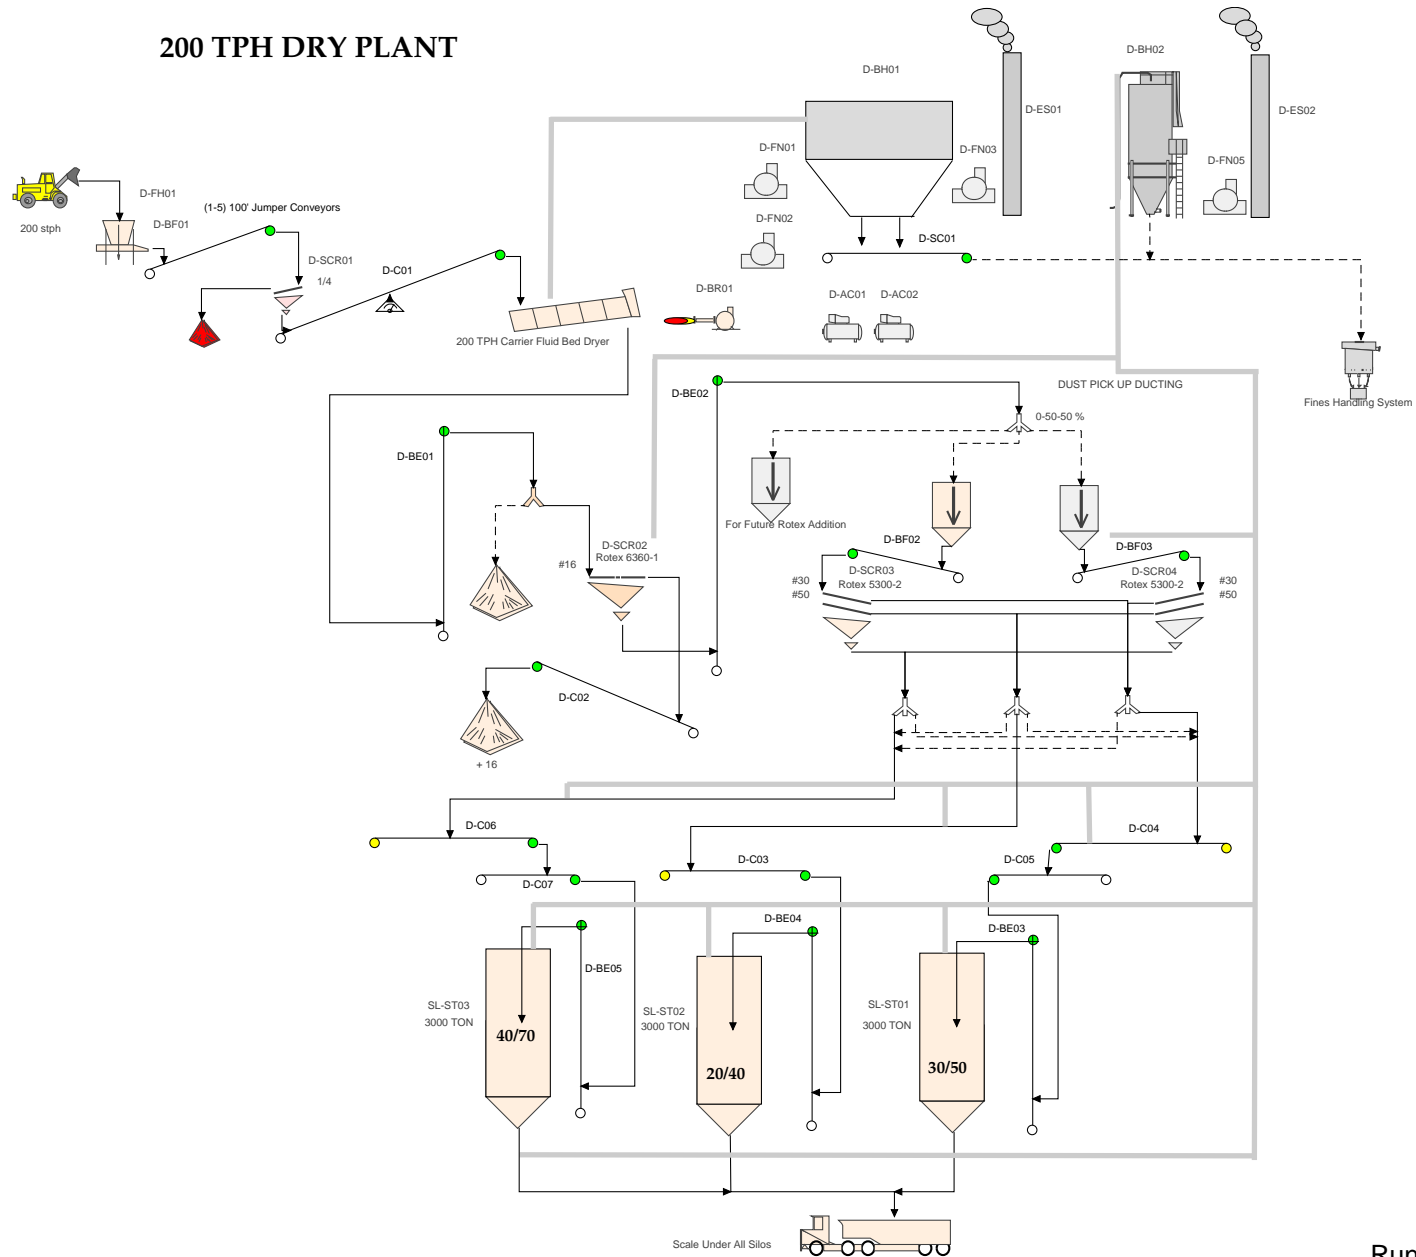

200 TPH DRY PLANT

Run: 8/1/14 09:54:09

Calculation results may differ due to variations in operating conditions and application of crushing and screening equipment. This information does not constitute an express or implied warranty, but shows results of calculations based on information provided by customers or equipment manufacturers. Use this information for estimating purposes only.

Mississippi Sand - Arcadia
Arcadia Sand 200 TPH Dry Plant
TURNKEY PROCESSING SOLUTIONS
 Page #1

All calculations performed by AggFlow. <http://www.AggFlow.com>

Date: August/1/2014